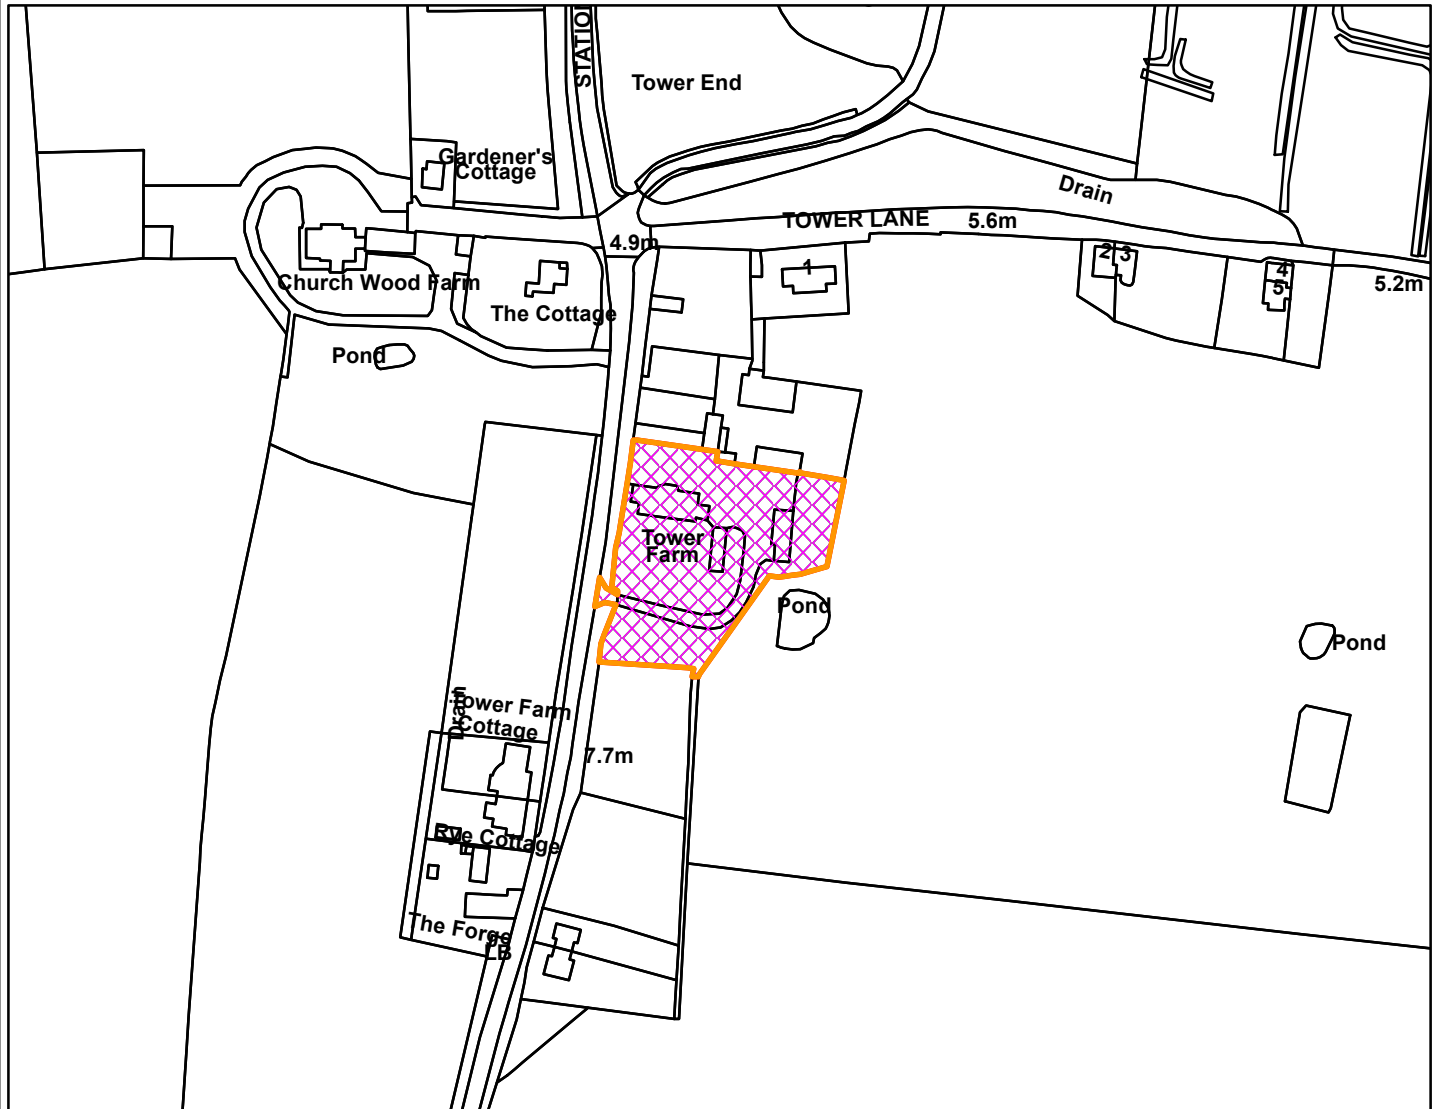

24/00838/F & 24/00811/LB

Borough Council of
King's Lynn & West Norfolk

Tower Farm Station Road Tower End Middleton King's Lynn PE32 1EE

Legend	

Scale: 1:2,500

Reproduced from the Ordnance Survey map with permission of the Controller of His Majesty's Stationery Office © Crown Copyright 2023.

Unauthorised reproduction infringes Crown Copyright and may lead to prosecution or civil proceedings.

Organisation	BCKLWN
Department	Department
Comments	Not Set
Date	19/06/2024
MSA Number	0100024314